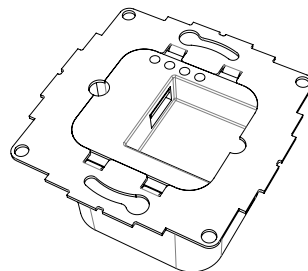

Companion Wall Home is a fine one-side-open asymmetrical tablet wall mount. It is made from high-grade precisely machined aluminium, with powder coated surface finishing.

Product characteristics

easy insertion and removal of a tablet for portable use

integrated lightning cable

horizontal or portrait view

Accessories

USB socket or PoE adapter

black powder coated - RAL 9005

white powder coated - RAL 9016