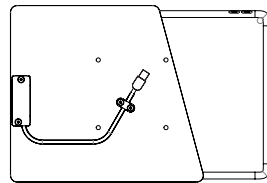

Companion Wall Home is a fine one-side-open asymmetrical tablet wall mount. It is made from high-grade precisely machined aluminium, with powder coated surface finishing.

Product characteristics

easy insertion and removal of a tablet for portable use

integrated lightning cable

horizontal or portrait view

Accessories

USB socket or PoE adapter

black powder coated - RAL 9005

white powder coated - RAL 9016