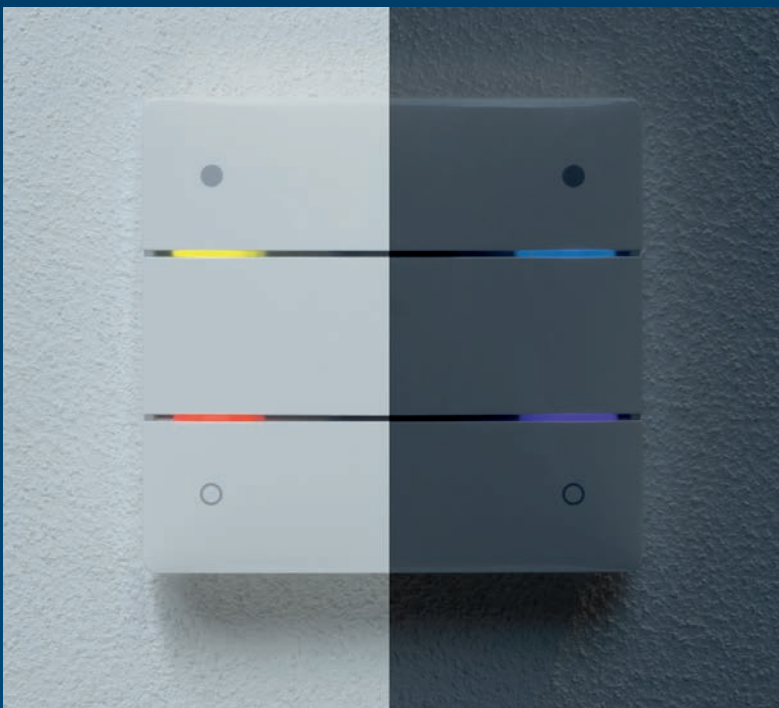

Subtly present

Coloured or plain. Bright or dark. The status LEDs of iON 102 and 104 inform you about the current status of the touch sensor. You decide whether in vivid colours or harmoniously elegant. The intensity of the LEDs automatically adjusts to the surrounding brightness. They shine a little less at night, so no one is disturbed, and a little brighter during the day, so they are clearly visible.